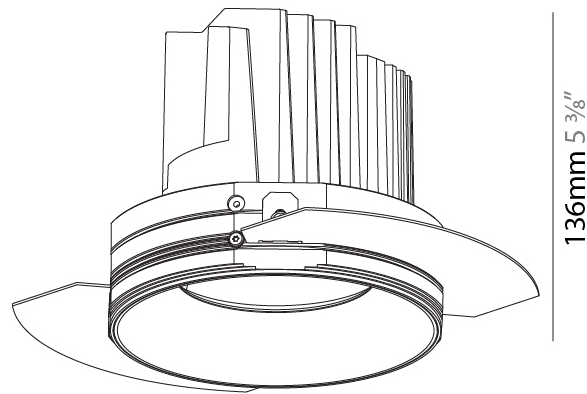

GENERAL

Series: Bioniq
Subseries: Bioniq Round Semi Adjustable
Brand: Prolicht
Division: Architectural
Mounting Type: Trimless
Mounting Location: Ceiling
Subcategory: Downlight

PHYSICAL

Shape: Round
Diameter (mm): 125
Diameter (in): 4 ¹⁵/₁₆
Height (mm): 136
Height (in): 5 ³/₈
Ceiling Thickness (mm): 10 / 12.5 / 15 / 25
Ceiling Thickness (in): 3/8 or 1/2 or 9/16 or 1
Min. Recessing Depth (mm): 150
Min. Recessing Depth (in): 5 ⁷/₈
Light Distribution: Adjustable / Downlight
Fixture Finish: SSR / BKV / CWI / CRY / HAB / UFT / ITA / RUA / FTG / MYG / LOD / PUS / FRO / FUP / KIA / POP / BLS / SPG / MEY / GOH / GUM / CHC / COM / ABZ / JAG / OBR / MOS / ROR
Fixture Material: Aluminum Die Cast

ELECTRICAL

Lamp Type: LED (Zhaga Standard)
Input Wattage (W): 27.6
Total Output Wattage (W): 25.10
Driver Included: No
Driver Location: Recessed Housing
Input Voltage (V): 120 - 277
Constant Current (MA): 700mA

LED

Number of LEDs: 1
Color Temperature (°K): 2700 / 3000 / 3500 / 4000
Max. Delivered Lumen (lm): 2030 / 2080 / 2186 / 2230
Nominal Lumen (lm): 3210 / 3290 / 3459 / 3530
Efficiency (%): 63.1/61.5/63.2%
Lamp Life (hrs): 50000

OPTICAL

Reflector°: 10, 16, 36

RATINGS AND CERTIFICATIONS

Certified By: Certified for North American Standards
IP rating: IP20

Ø 136mm 5 ³/₈"

140mm 5 1/2"	150mm 5 7/8"	10 | 12 1/2 | 15 | 25mm 3/8" | 1/2" | 9/16" | 1"	10°	355°		
A